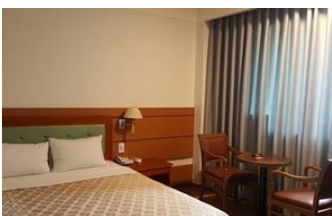

The Luxury Hotel

- TEL. 061-261-7701
- The Luxury Hotel (Sang-dong), 14, Hadangnambu-ro 51beon-gil, Mokpo-si, Jeollanam-do

Marina Bay Hotel

- TEL. 061-247-9900
- Marina Bay Hotel (Bogwangdong 1-ga), 1, Haean-ro 249beon-gil, Mokpo-si, Jeollanam-do

Fontana Beach Hotel

- TEL. 061-288-7000
- Fontana Beach Hotel (Sang-dong), 69, Pyeonghwa-ro, Mokpo-si, Jeollanam-do

Continental Hotel

- TEL. 061-244-3500
- Continental Hotel (Jukgyo-dong), 149, Bukhang-ro, Mokpo-si, Jeollanam-do